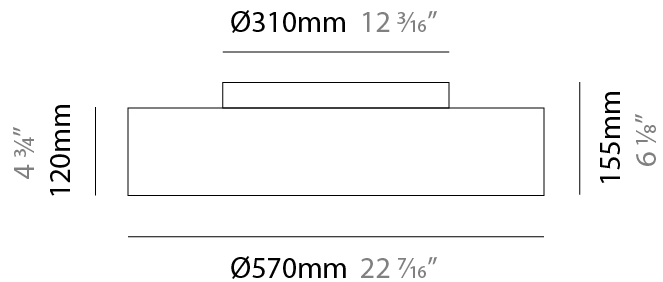

PROJECT
TYPE
SPECIFIER
QUANTITY
DATE

SIGN DRUM SURFACE

A202008-

base number   Color   Finish   Diffuser
Temperature   Options

1. To build a product code in our configurator select the specify button on the base model # product page
2. To build a manual product code on this datasheet choose from the options listed below in blue font and add the suffix to the base model #

GENERAL

Series: Sign Drum
Partner: Zaneen
Division: Architectural
Installation: Surface
Product Type: Ceiling Surface
Mounting Location: Ceiling
Light Distribution: Direct

PHYSICAL

Shape: Drum
Diameter (mm): 570
Diameter (in): 22 7/16
Height (mm): 155
Height (in): 6 1/8
Diffuser: [Opal](#) / [Microprism](#) / [Sparkling Secret](#) / [Vintage Industrial](#)
Fixture Finish: [MBK](#) / [MBG](#) / [MWH](#) / [MWG](#)
Fixture Material: Aluminum

ELECTRICAL

Lamp Type: LED
Input Wattage (W): 49
Dimming: Tri-Mode (Non-Dimming and Phase Dimming (120Vac only) and 0-10V Dimming)
Driver Included: Yes
Driver Location: Integrated
Driver Type: Constant Current - Universal
Driver Class: Class 2
Input Voltage (V): 120 - 277
Constant Current (MA): 350

LED

Color Temperature (°K): [2700](#) / [3000](#) / [3500](#) / [4000](#)
Max. Delivered Lumen (lm): 5016 / 5378 / 5382 / 5536
Nominal Lumen (lm): 6247 / 6697 / 6702 / 6894
CRI: >90 CRI
Lamp Life (hrs): 60000

OPTICAL

RATINGS AND CERTIFICATIONS

Certified By: Certified for North American Standards
IP rating: IP20