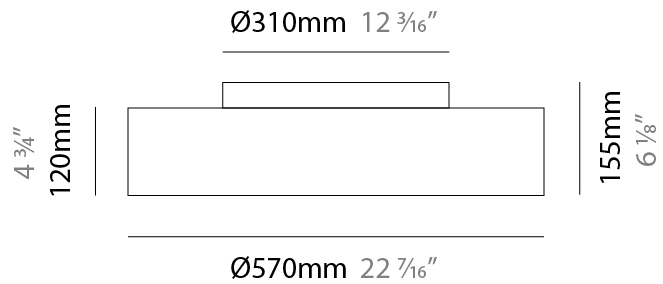

PROJECT	_____
TYPE	_____
SPECIFIER	_____
QUANTITY	_____
DATE	_____

SIGN DRUM SURFACE

A202010- _____ - _____
base number   Finish   Diffuser
                                 Options

1. To build a product code in our configurator select the specify button on the base model # product page
2. To build a manual product code on this datasheet choose from the options listed below in blue font and add the suffix to the base model #

GENERAL

Series: Sign Drum
Partner: Zaneen
Division: Architectural
Installation: Surface
Product Type: Ceiling Surface
Mounting Location: Ceiling
Light Distribution: Direct

PHYSICAL

Shape: Round
Diameter (mm): 570
Diameter (in): 22 ⁷/₁₆
Height (mm): 155
Height (in): 6 ¹/₈
Diffuser: [Opal](#) / [Microprism](#) / [Sparkling Secret](#) / [Vintage Industrial](#)
Fixture Finish: [MBK](#) / [MBG](#) / [MWH](#) / [MWG](#)
Fixture Material: Aluminum

ELECTRICAL

Lamp Type: LED
Input Wattage (W): 49
Input Voltage (V): 120 - 277
Constant Current (MA): 350

LED

Color Temperature (°K): 2700-6500 Tunable White
CRI: >90 CRI
Lamp Life (hrs): 60000

OPTICAL

RATINGS AND CERTIFICATIONS

Certified By: Certified for North American Standards
IP rating: IP20