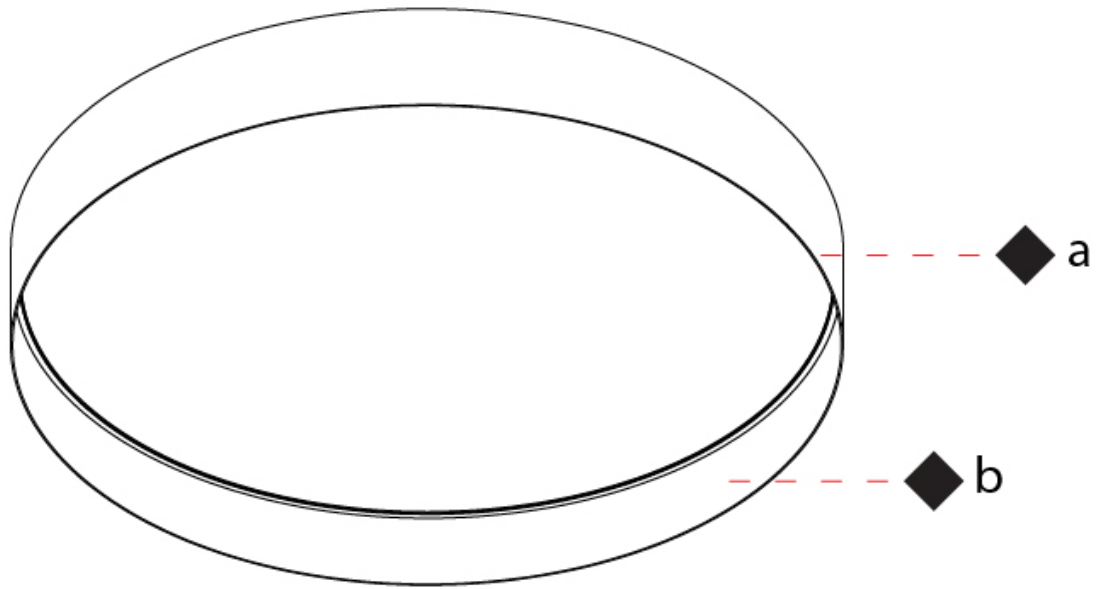

SIGN DRUM SURFACE

A202009-

PROJECT	_____
TYPE	_____
SPECIFIER	_____
QUANTITY	_____
DATE	_____

A