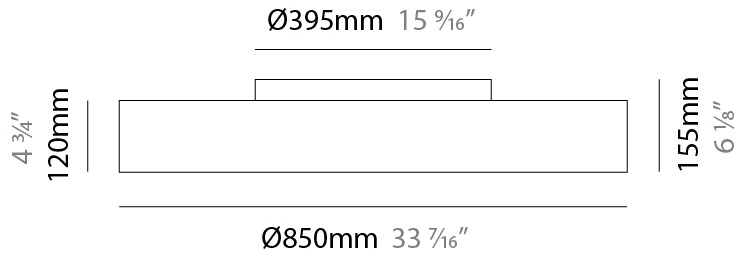

SIGN DRUM SURFACE

A202009-

base number   Color   Finish   Diffuser
Temperature   Options

1. To build a product code in our configurator select the specify button on the base model # product page
2. To build a manual product code on this datasheet choose from the options listed below in blue font and add the suffix to the base model #

GENERAL

Series: Sign Drum
Partner: Zaneen
Division: Architectural
Installation: Surface
Product Type: Ceiling Surface
Mounting Location: Ceiling
Light Distribution: Direct

PHYSICAL

Shape: Drum
Diameter (mm): 850
Diameter (in): 33 7/16
Height (mm): 155
Height (in): 6 1/8
Diffuser: [Opal](#) / [Microprism](#) / [Sparkling Secret](#) / [Vintage Industrial](#)
Fixture Finish: [MBK](#) / [MBG](#) / [MWH](#) / [MWG](#)
Fixture Material: Aluminum

ELECTRICAL

Lamp Type: LED (Zhaga Standard)
Input Wattage (W): 83
Total Output Wattage (W): 75.5
Dimming: Tri-Mode (Non-Dimming and Phase Dimming (120Vac only) and 0-10V Dimming)
Driver Included: Yes
Driver Location: Integrated
Driver Type: Constant Current - Universal
Driver Class: Class 2
Input Voltage (V): 120 - 277
Constant Current (MA): 600

LED

Color Temperature (°K): [2700](#) / [3000](#) / [3500](#) / [4000](#)
Max. Delivered Lumen (lm): 8635 / 9311 / 9398 / 11030
Nominal Lumen (lm): 10753 / 11596 / 11703 / 13736
CRI: >90 CRI
Lamp Life (hrs): 60000

OPTICAL

RATINGS AND CERTIFICATIONS

Certified By: Certified for North American Standards
IP rating: IP20