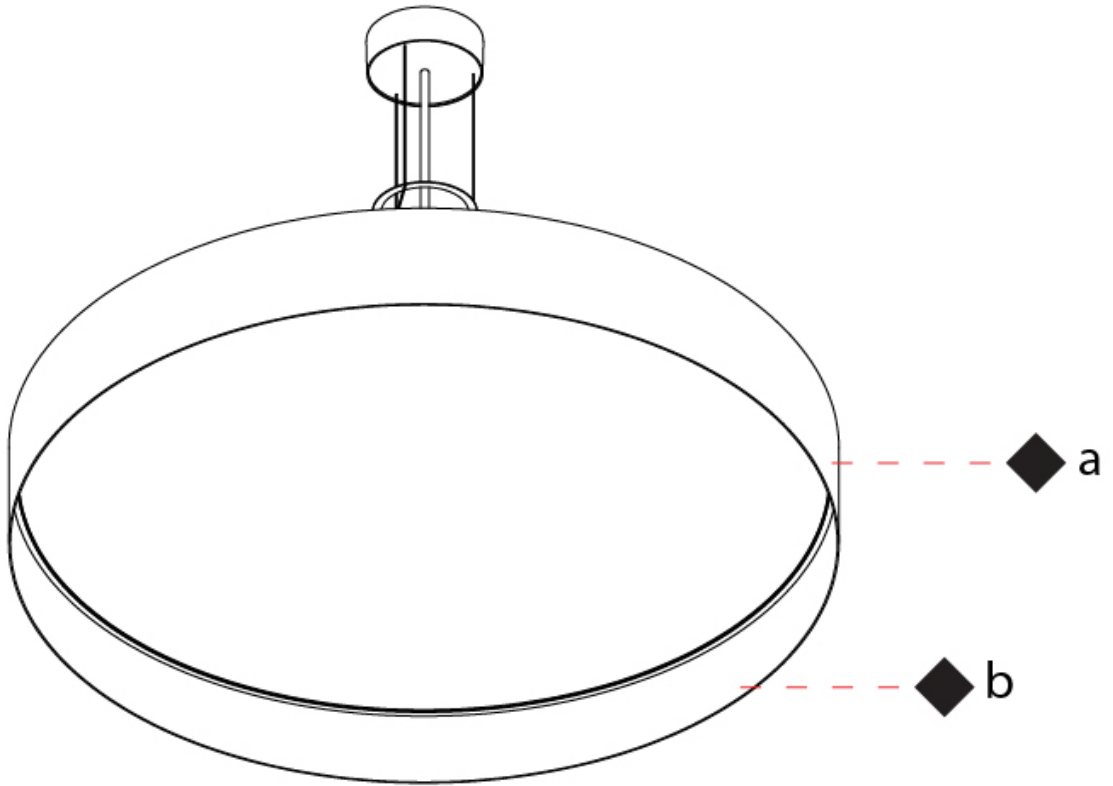

SIGN DRUM SUSPENSION

A201062-

PROJECT	_____
TYPE	_____
SPECIFIER	_____
QUANTITY	_____
DATE	_____

A