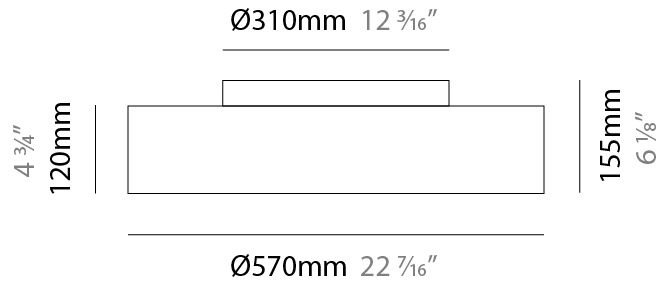

PROJECT
TYPE
SPECIFIER
QUANTITY
DATE

SIGN DRUM SURFACE

A202010- _____ - _____
base number   Finish   Diffuser
                                 Options

1. To build a product code in our configurator select the specify button on the base model # product page
2. To build a manual product code on this datasheet choose from the options listed below in blue font and add the suffix to the base model #

GENERAL

Series: Sign Drum
Partner: Zaneen
Division: Architectural
Installation: Surface
Product Type: Ceiling Surface
Mounting Location: Ceiling
Light Distribution: Direct

PHYSICAL

Shape: Round
Diameter (mm): 570
Diameter (in): 22 ⁷/₁₆
Height (mm): 155
Height (in): 6 ¹/₈
Diffuser: [Opal](#) / [Microprism](#) / [Sparkling Secret](#) / [Vintage Industrial](#)
Fixture Finish: [MBK](#) / [MBG](#) / [MWH](#) / [MWG](#)
Fixture Material: Aluminum

ELECTRICAL

Lamp Type: LED
Input Wattage (W): 49
Input Voltage (V): 120 - 277
Constant Current (MA): 350

LED

Color Temperature (°K): 2700-6500 Tunable White
CRI: >90 CRI
Lamp Life (hrs): 60000

OPTICAL

RATINGS AND CERTIFICATIONS

Certified By: Certified for North American Standards
IP rating: IP20