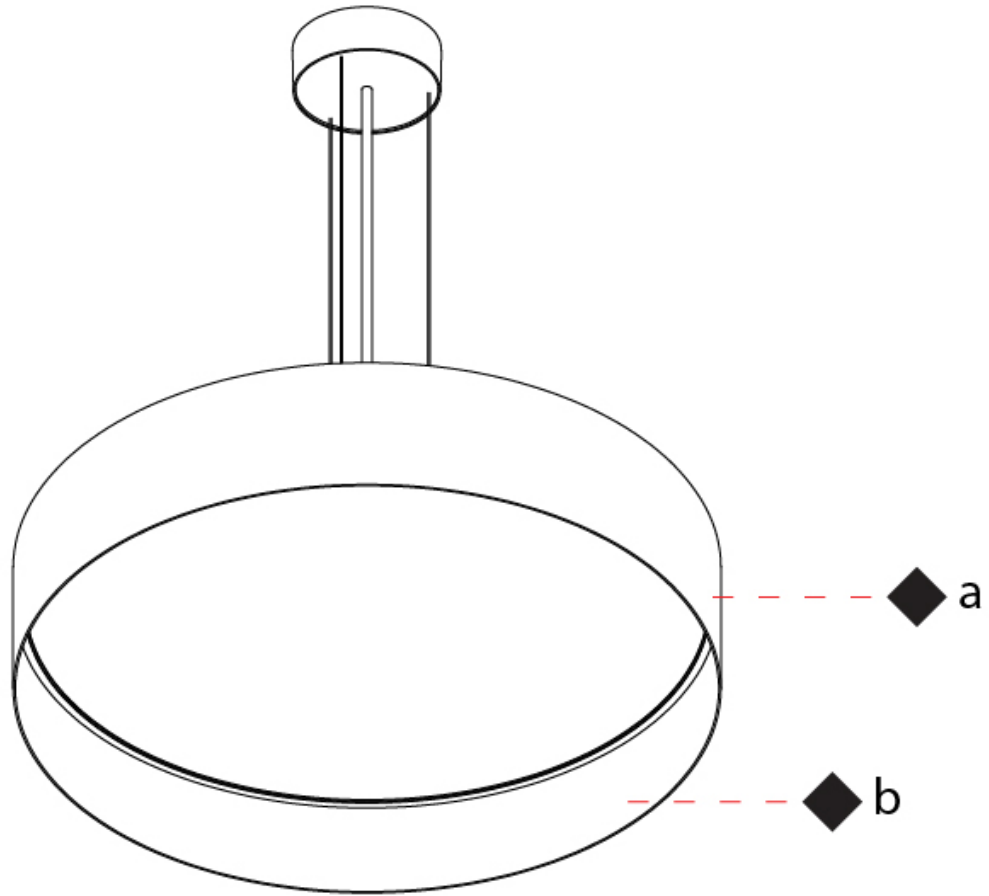

SIGN DRUM SUSPENSION

A201048-

PROJECT	_____
TYPE	_____
SPECIFIER	_____
QUANTITY	_____
DATE	_____

A