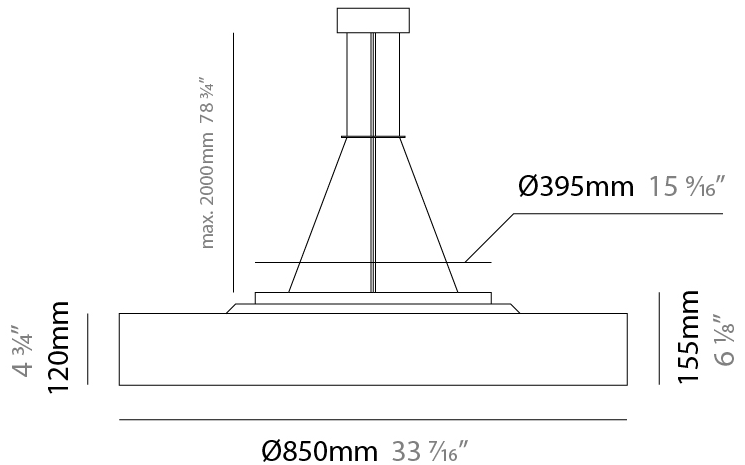

PROJECT	_____
TYPE	_____
SPECIFIER	_____
QUANTITY	_____
DATE	_____

SIGN DRUM SUSPENSION

A201062-

base number   Finish   Diffuser
Options

1. To build a product code in our configurator select the specify button on the base model # product page
2. To build a manual product code on this datasheet choose from the options listed below in blue font and add the suffix to the base model #

GENERAL

Series: Sign Drum
Partner: Zaneen
Division: Architectural
Installation: Suspension
Product Type: Pendant
Mounting Location: Ceiling
Light Distribution: Direct / Indirect

PHYSICAL

Shape: Round
Diameter (mm): 850
Diameter (in): 33 ⁷/₁₆
Height (mm): 155
Height (in): 6 ¹/₈
Max. Overall Height (mm): 2155
Max. Overall Height (in): 84 ³/₁₆
[Diffuser: Opal / Microprism / Sparkling Secret / Vintage Industrial](#)
[Fixture Finish: MBK / MBG / MWH / MWG](#)
Fixture Material: Aluminum
Cable Details: 2000mm/78 3/4 Transparent PVC power cable

ELECTRICAL

Lamp Type: LED
Input Wattage (W): 101
Input Voltage (V): 120 - 277
Constant Current (MA): 350

LED

Color Temperature (°K): 2700-6500 Tunable White
CRI: >90 CRI
Lamp Life (hrs): 60000

OPTICAL

RATINGS AND CERTIFICATIONS

Certified By: Certified for North American Standards
IP rating: IP20