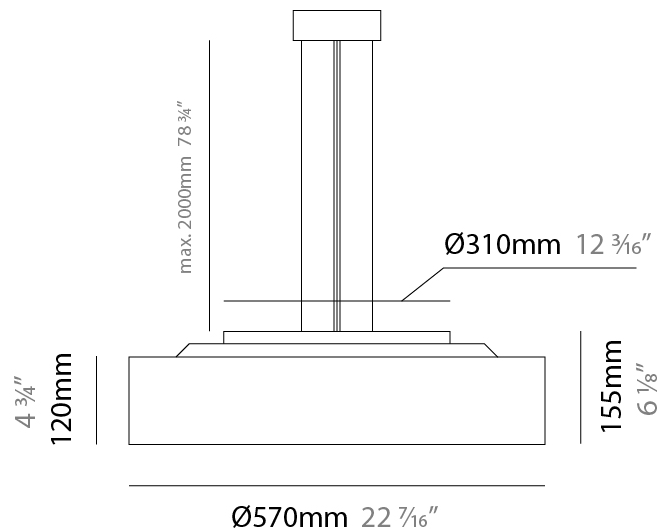

SIGN DRUM SUSPENSION

A201061-

base number   Finish   Diffuser
Options

1. To build a product code in our configurator select the specify button on the base model # product page
2. To build a manual product code on this datasheet choose from the options listed below in blue font and add the suffix to the base model #

GENERAL

Series: Sign Drum
Partner: Zaneen
Division: Architectural
Installation: Suspension
Product Type: Pendant
Mounting Location: Ceiling
Light Distribution: Direct / Indirect

PHYSICAL

Shape: Round
Diameter (mm): 570
Diameter (in): 22 ⁷/₁₆"
Height (mm): 155
Height (in): 6 ¹/₈"
Max. Overall Height (mm): 2155
Max. Overall Height (in): 84 ¹³/₁₆"
Diffuser: [Opal](#) / [Microprism](#) / [Sparkling Secret](#) / [Vintage Industrial](#)
Fixture Finish: [MBK](#) / [MBG](#) / [MWH](#) / [MWG](#)
Fixture Material: Aluminum
Cable Details: 2000mm/78 3/4" Transparent PVC power cable

ELECTRICAL

Lamp Type: LED
Input Wattage (W): 68
Input Voltage (V): 120 - 277
Constant Current (MA): 350

LED

Color Temperature (°K): 2700-6500 Tunable White
CRI: >90 CRI
Lamp Life (hrs): 60000

OPTICAL

Beam Angle: 96

RATINGS AND CERTIFICATIONS

Certified By: Certified for North American Standards
IP rating: IP20

PROJECT
TYPE
SPECIFIER
QUANTITY
DATE