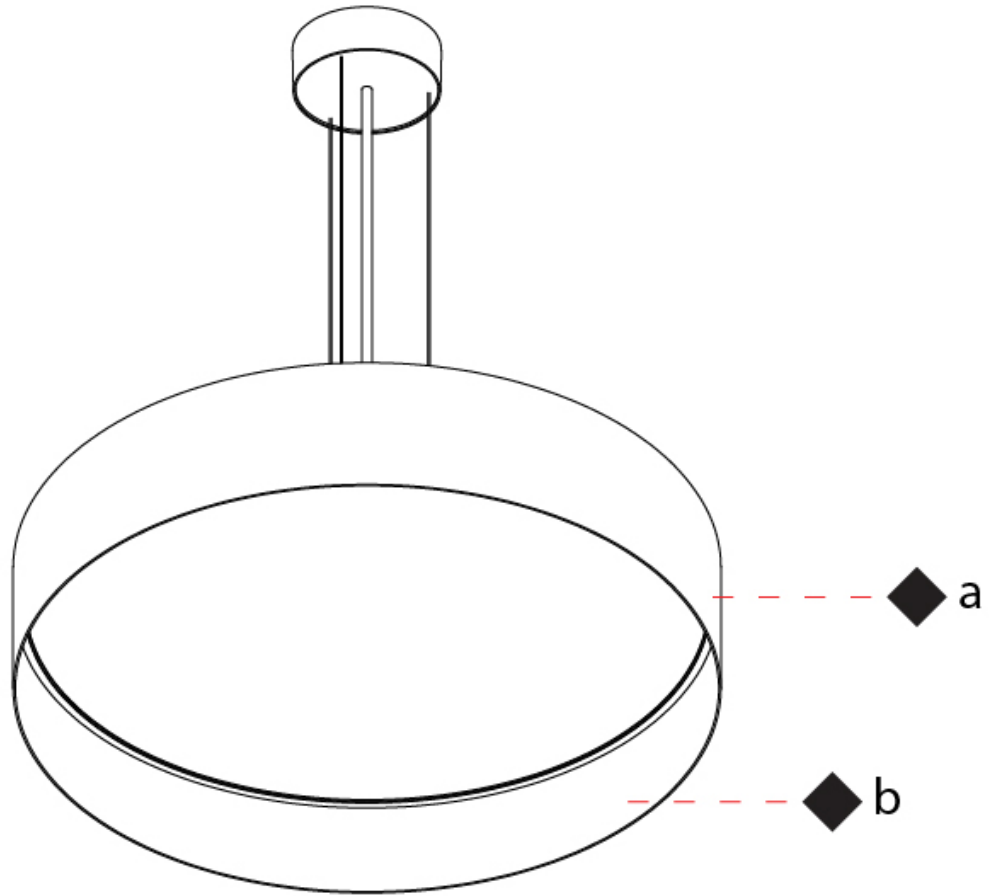

SIGN DRUM SUSPENSION

A201061-

PROJECT	_____
TYPE	_____
SPECIFIER	_____
QUANTITY	_____
DATE	_____

A