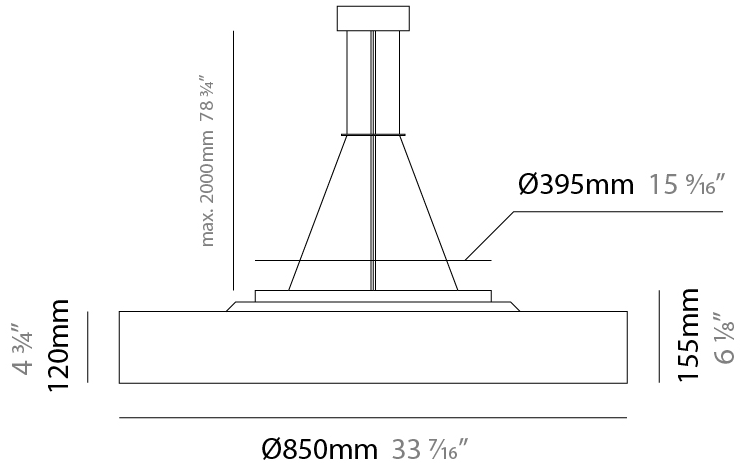

SIGN DRUM SUSPENSION

A201062-

base number   Finish   Diffuser
Options

1. To build a product code in our configurator select the specify button on the base model # product page
2. To build a manual product code on this datasheet choose from the options listed below in blue font and add the suffix to the base model #

GENERAL

Series: Sign Drum
Partner: Zaneen
Division: Architectural
Installation: Suspension
Product Type: Pendant
Mounting Location: Ceiling
Light Distribution: Direct / Indirect

PHYSICAL

Shape: Round
Diameter (mm): 850
Diameter (in): 33 ⁷/₁₆
Height (mm): 155
Height (in): 6 ¹/₈
Max. Overall Height (mm): 2155
Max. Overall Height (in): 84 ³/₁₆
[Diffuser: Opal / Microprism / Sparkling Secret / Vintage Industrial](#)
[Fixture Finish: MBK / MBG / MWH / MWG](#)
Fixture Material: Aluminum
Cable Details: 2000mm/78 3/4 Transparent PVC power cable

ELECTRICAL

Lamp Type: LED
Input Wattage (W): 101
Input Voltage (V): 120 - 277
Constant Current (MA): 350

LED

Color Temperature (°K): 2700-6500 Tunable White
CRI: >90 CRI
Lamp Life (hrs): 60000

OPTICAL

RATINGS AND CERTIFICATIONS

Certified By: Certified for North American Standards
IP rating: IP20